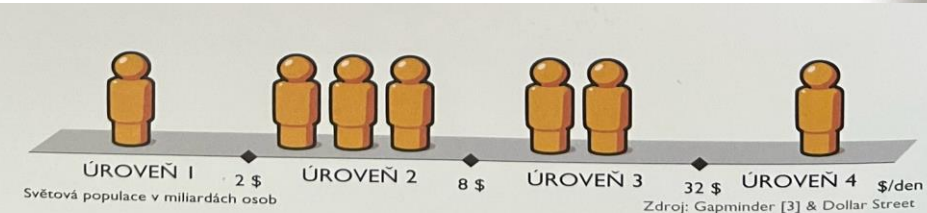

Hans Rosling

Ola Rosling, Anna Roslingová Römslundová

Jan Melvil
publishers

LIFE ON THE FOUR INCOME LEVELS

NUMBER OF PEOPLE BY INCOME AND REGION

Each cube is 100 million people, colored by region.

2017

Assuming that current trends continue, this is what the world might look like in 2040.