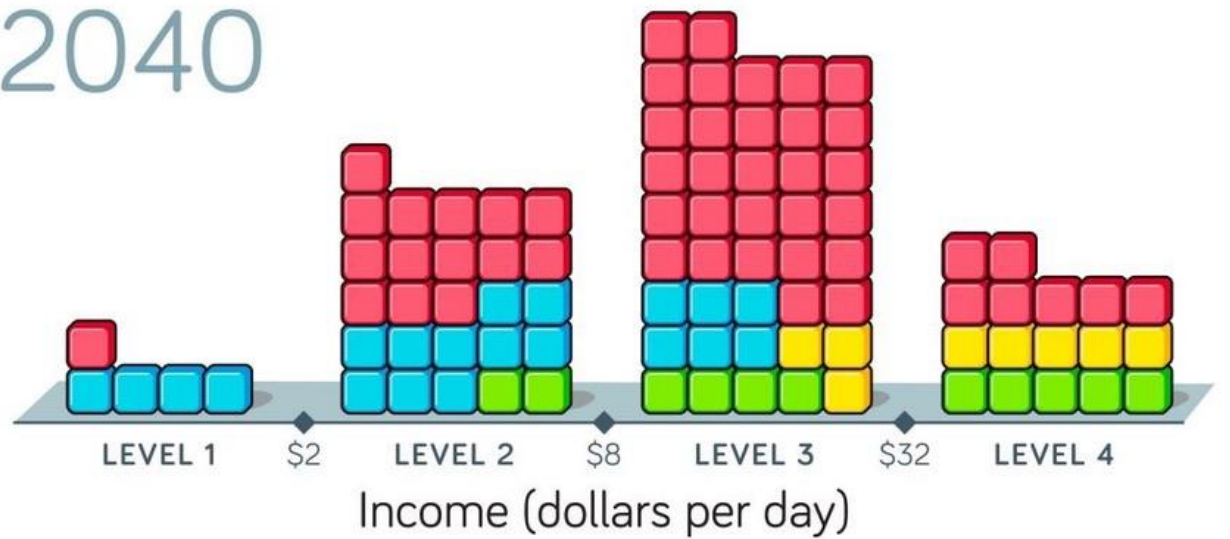

Assuming that current trends continue, this is what the world might look like in 2040.

2040