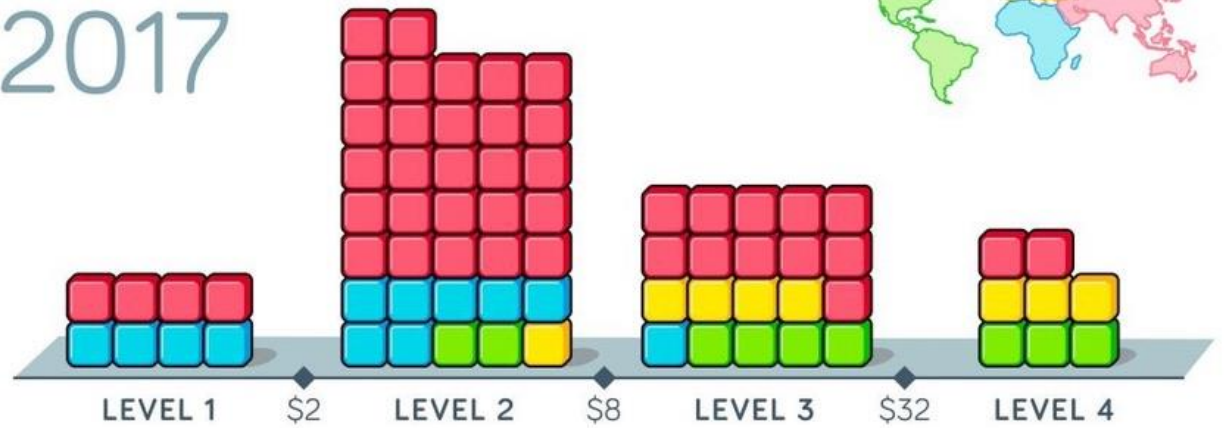

Hans Rosling

Ola Rosling, Anna Roslingová Römslundová

Jan Melvil
publishers

LIFE ON THE FOUR INCOME LEVELS

NUMBER OF PEOPLE BY INCOME AND REGION

Each cube is 100 million people, colored by region.

2017

Assuming that current trends continue, this is what the world might look like in 2040.